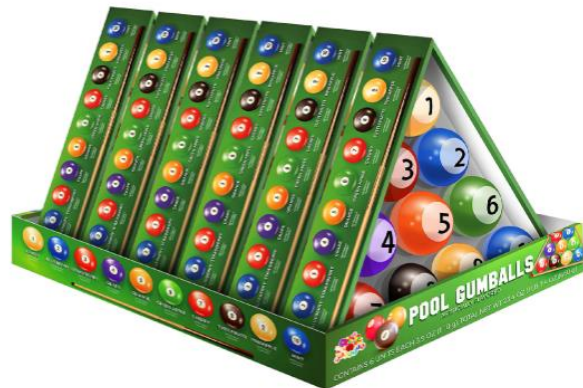

#17060 25ct Mini Candy Canes
Case Pack: 12/3.53oz

Santa's North Poles are the Marshmallow treat you have been searching for! Inside each bag are 8 individually wrapped red/white/green poles of fruity and delicious marshmallow goodness. Eat by themselves, decorate your gingerbread house landscape or dip into your hot cocoa drink. So many ways to eat and share!

#17512SB8 Santa's North Poles
Case Pack: 12/1.92oz

Smarties® Chocolate Ball Surprise is made of milk chocolate and filled with everyone's favorite Smarties® candies! Two delicious delights in every package that you can eat together or not.

Each box also contains one strip of stickers!

#10422 Smarties® Chocolate Ball Surprise
Case Pack: 12/.95oz

#1349LP Ice Cube 5pk
Case Pack: 12/12/1.96oz

#10060D Assorted Jumbo Gummi Bears
Case Pack: 12/12.34oz

#13517 Pool Ball Gumballs
Case Pack: 6/3.9oz